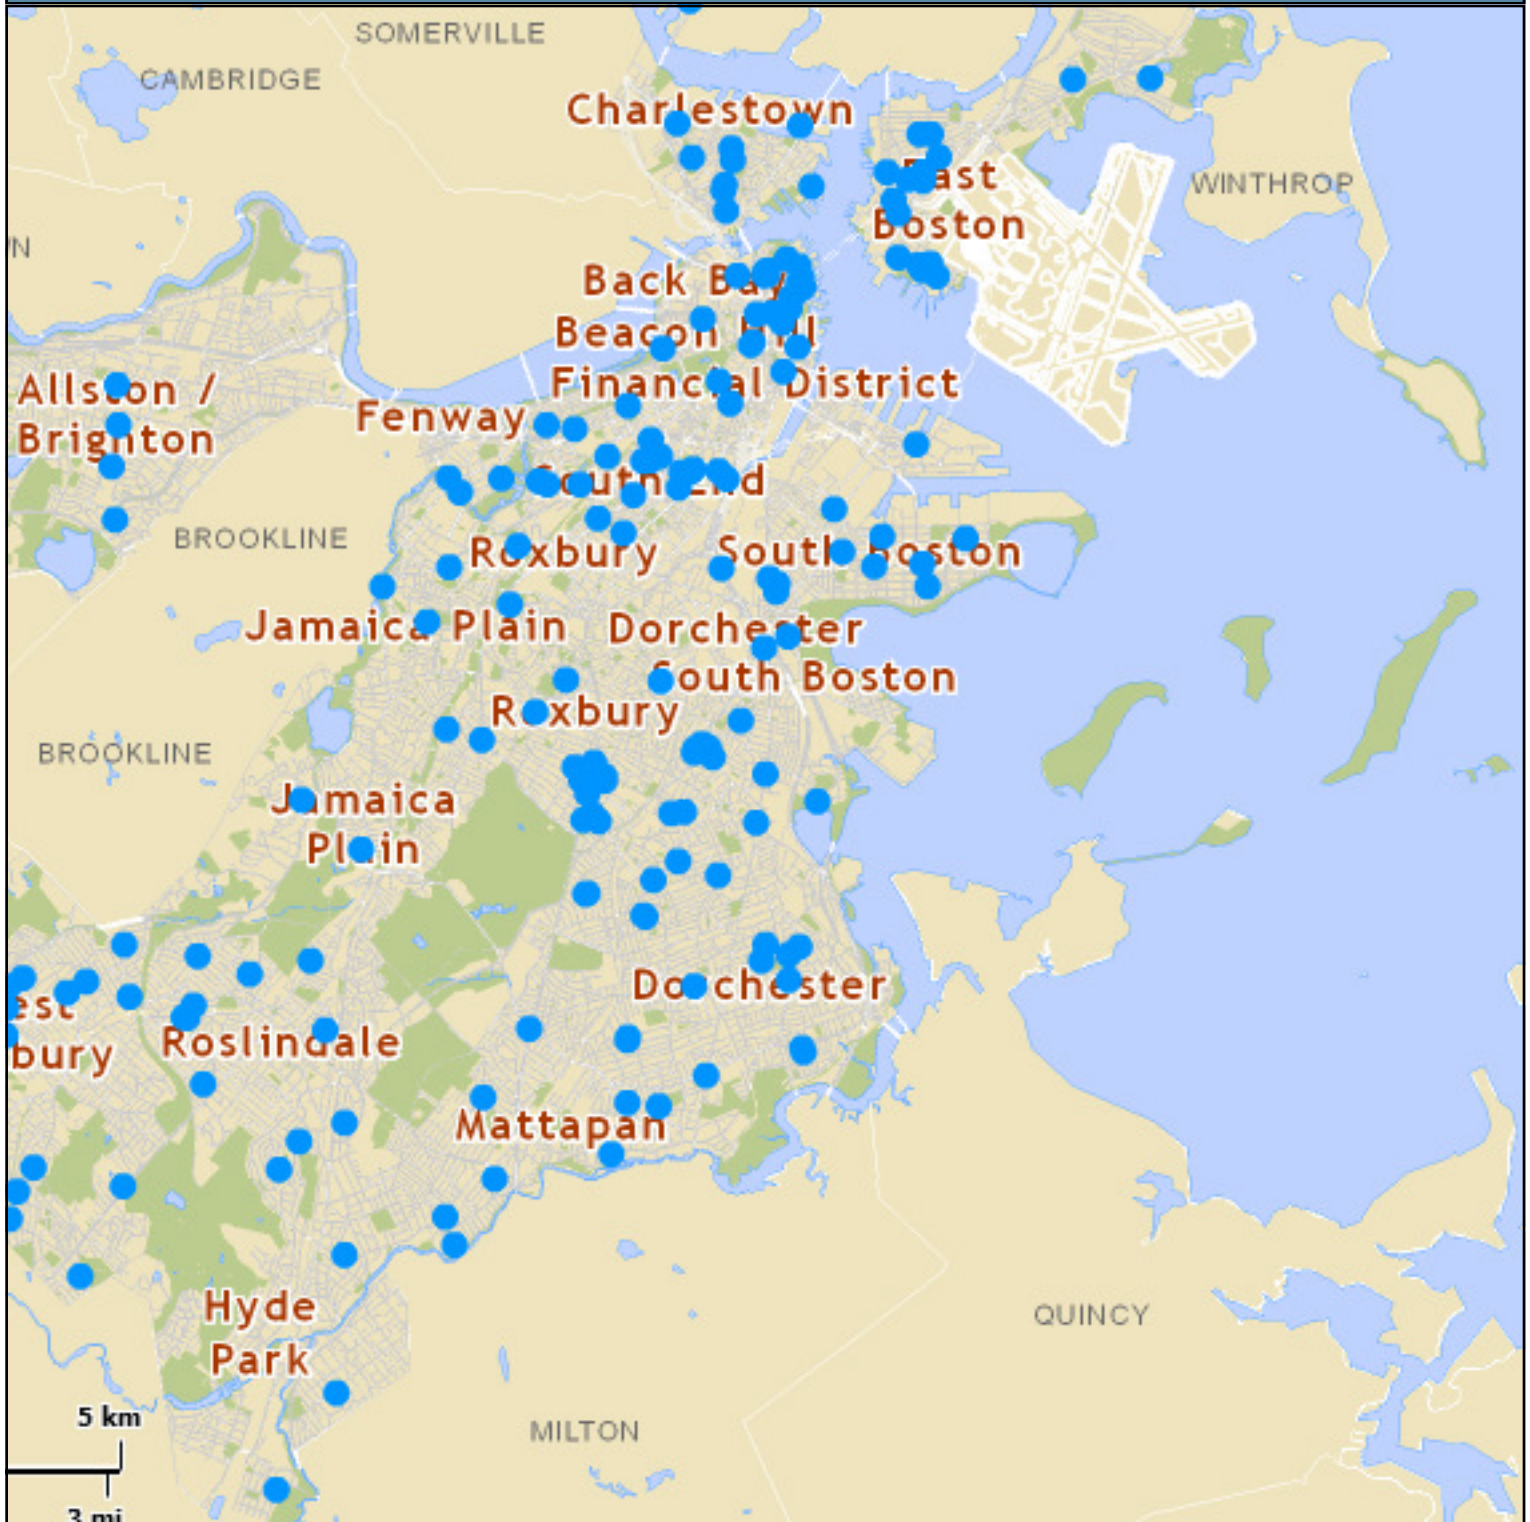

# City of Boston Mayor's 24-hour Hotline

## Layer Information

**Name:** City of Boston Mayor's 24-hour Hotline

**Update Frequency:** Daily

**Last Updated:** 8/21/2009

**Description:** Mayor's 24 Hour Hotline Data  
The Mayor's Office of the City of Boston receives service requests from its constituents through its 24-hour hotline (617-635-4500) and its website (<http://www.cityofboston.gov/mayor/24/>). When the City receives these requests, they are

### MAP FOR REFERENCE ONLY NOT A LEGAL DOCUMENT

The City of Boston makes no claims, no representations, and no warranties, expressed or implied, concerning the validity (expressed or implied), the reliability, or the accuracy of the GIS data and GIS data products furnished by the City, including the implied validity of any uses of such data. The use of this data, in any such manner, shall not supercede any federal, state or local laws or regulations.